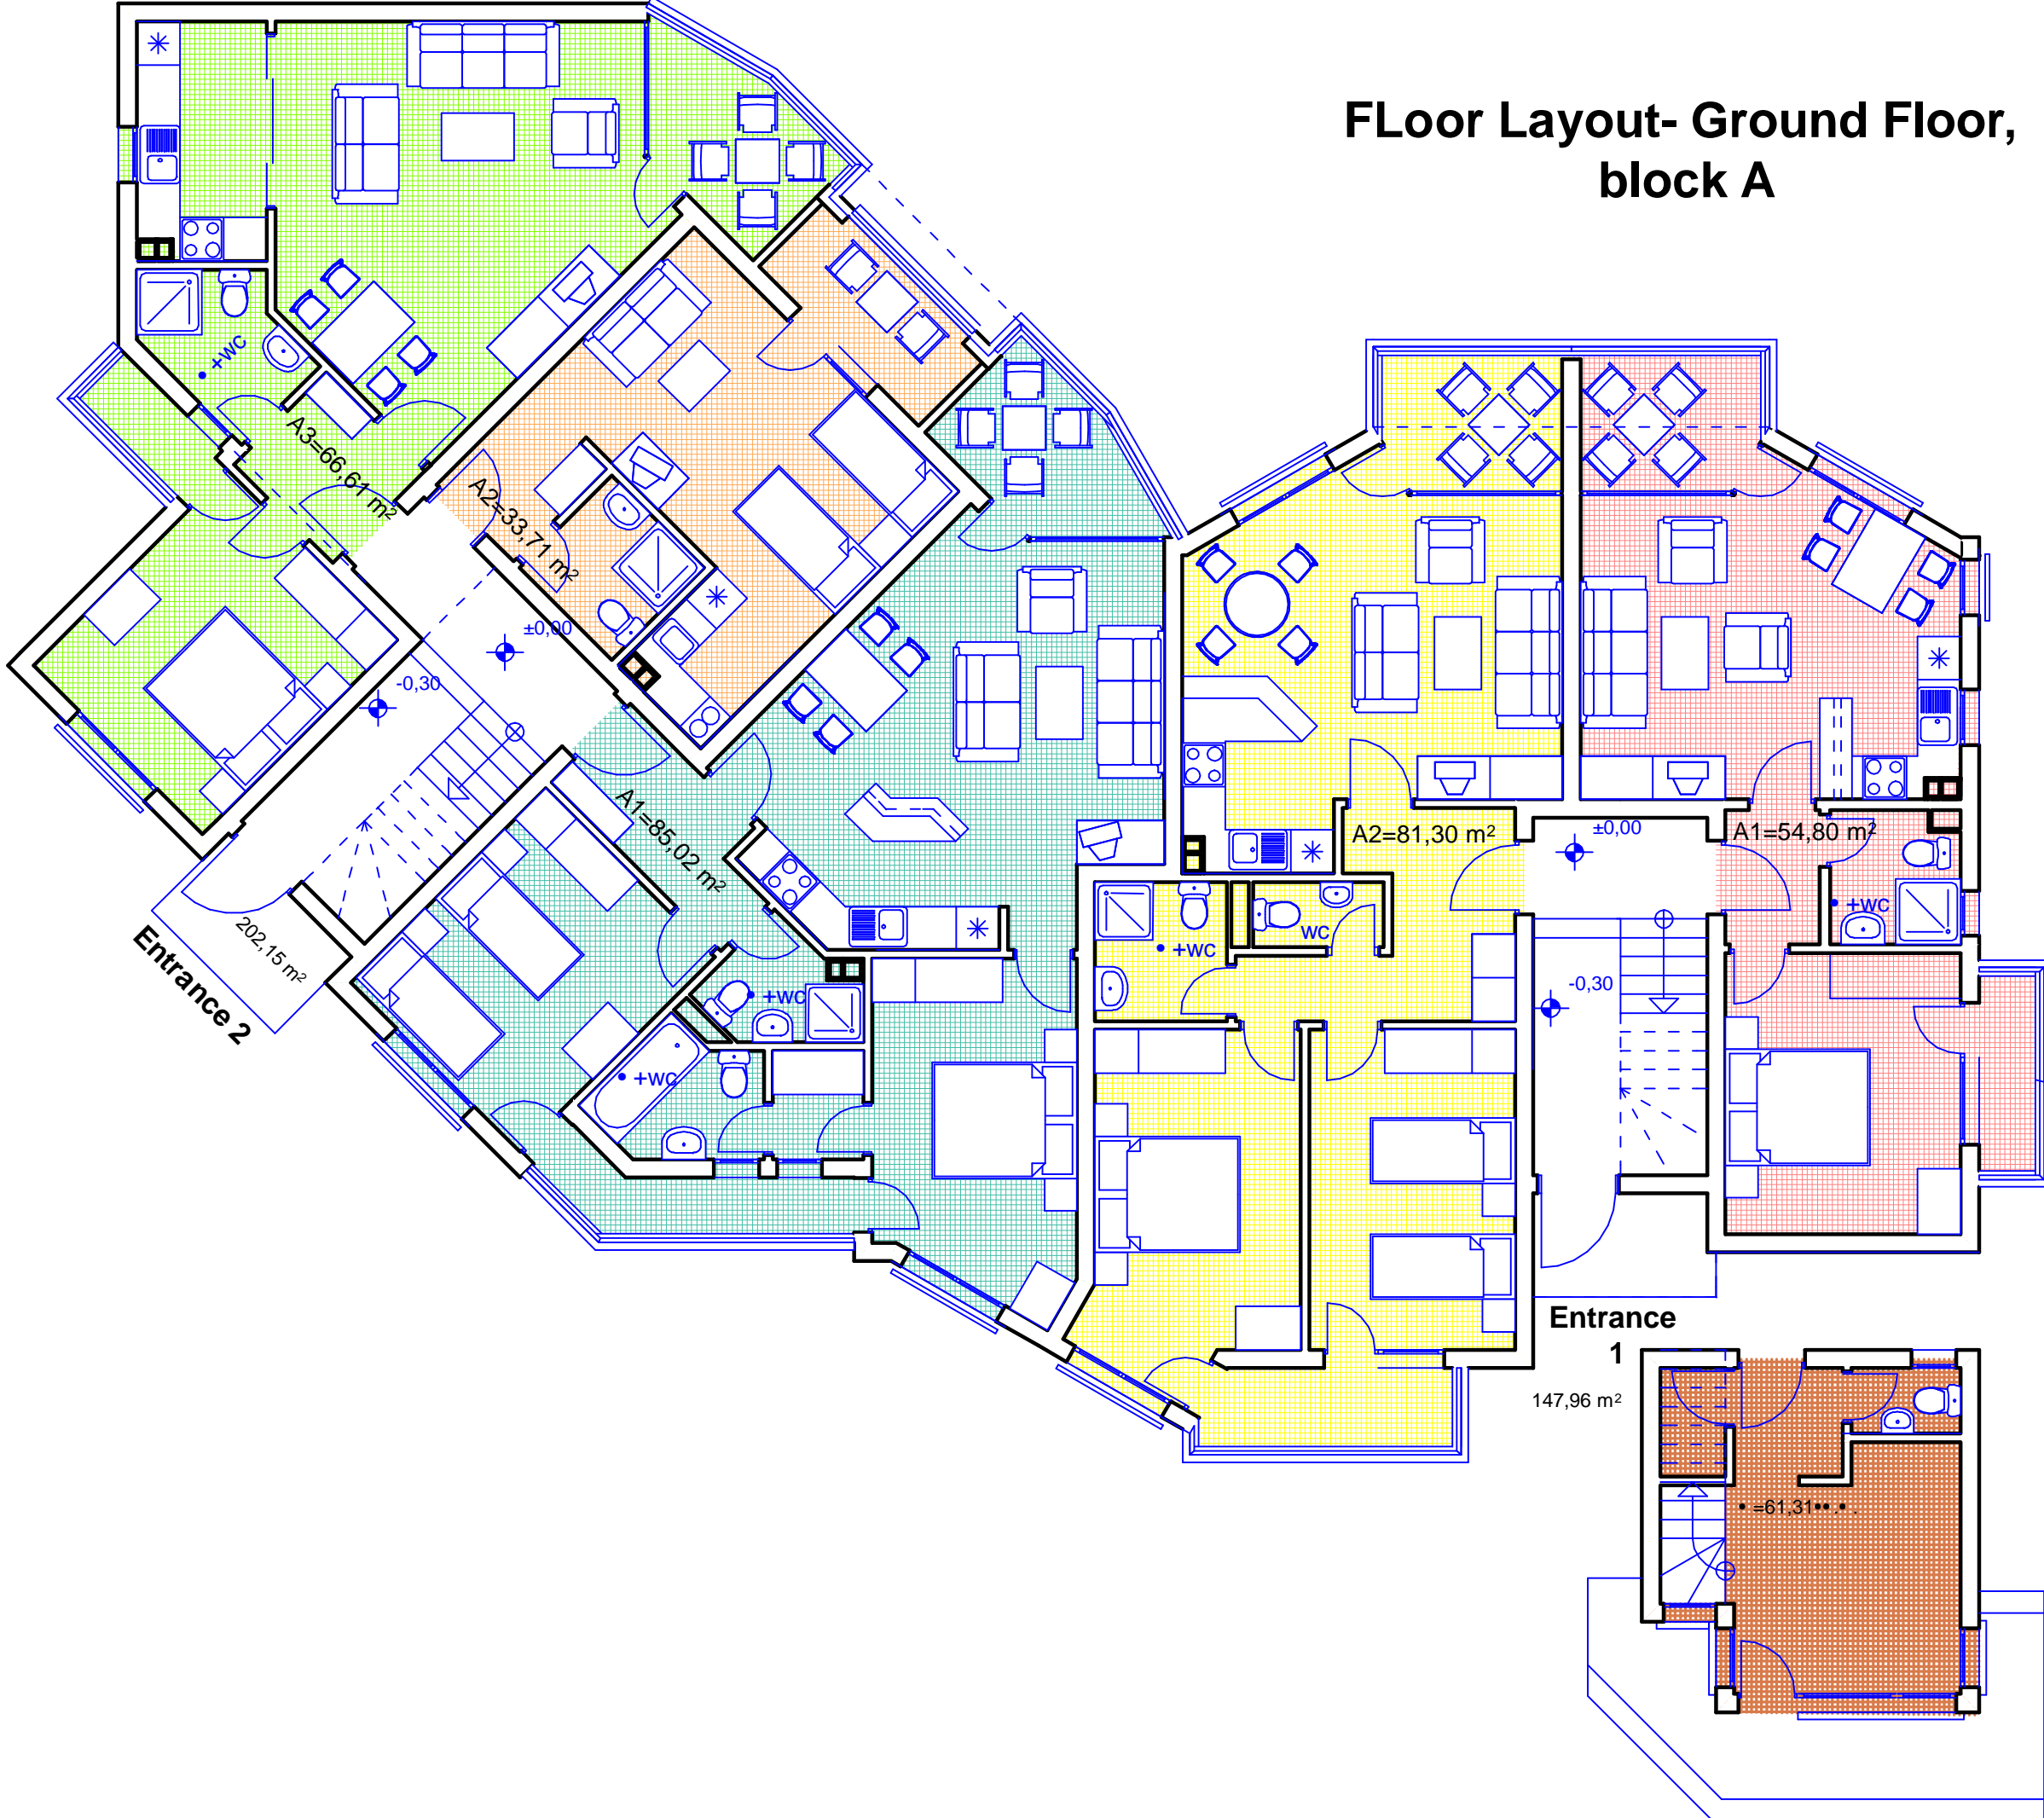

Floor Layout- Ground Floor, block A

**Reception
Lobby**
22,05 m²